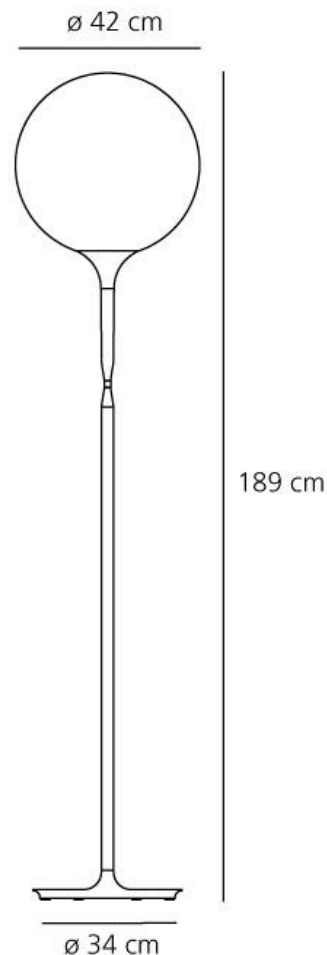

### Castore terra 42

**DESIGN BY :**

Michele De Lucchi , Huub Ubbens  
2003

**MATERIALS :**

Zamak, thermoplastic resin, blown glass

**DESCRIPTION :**

The spherical diffuser design is enhanced by a removable-fitting and tapering luminous stem, making a gentle transition from the strong diffuser light to the blind lamp structure area. Base in zamak; stem in thermoplastic resin; blown glass diffuser.

### TECHNICAL DATA SHEET

**FEATURES**

Product name:	Castore terra 42
Article Code:	<b>1054010A</b>
Colour:	White
Material:	Zamak, thermoplastic resin, blown glass
Series:	Design
Environment:	Indoor
Area contract:	Private Residence

**OPTICS**

Emission:	Diffused
-----------	----------

**DIMENSIONS**

Height:	(cm) 189
Cutout width:	(cm) 42
Base Diameter:	(cm) 34
Cutout shape:	

**LAMPS NOT INCLUDED**

Category:	HALO
Number:	1
Lbs:	Qt32
Watt:	205
Socket:	E27
Type:	Hsgsbt/c/ub
Colour Rendering:	1a
Colour temperature (K):	2900
Duration (h):	2000

**DIMENSIONS**

LAMP

20     

Dimmer

ELECTRICAL

Voltage: 220V-240V